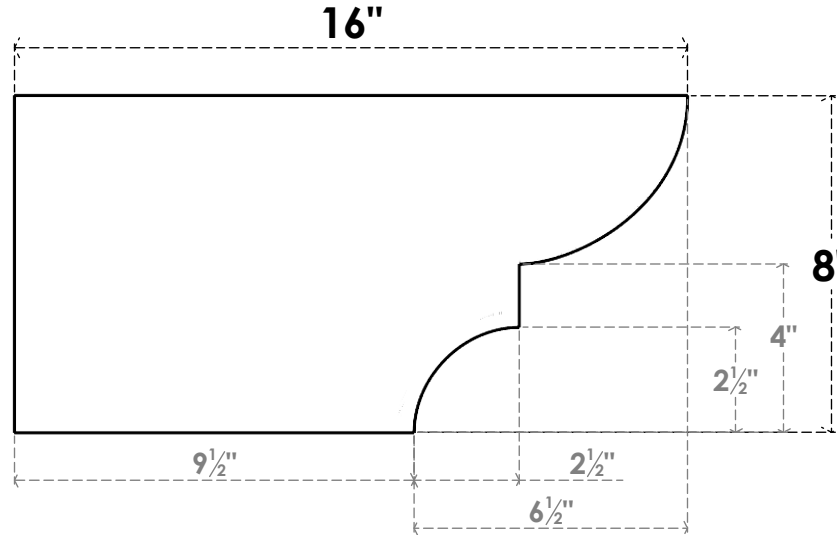

ITEM NUMBER: RFTURO040X08000X16000X008RID00RCPR

4"W X 8"H X 16"L TIMBERTHANE ROUGH CEDAR RIDGEWOOD FAUX WOOD OPEN RAFTER TAIL, 8"L END, PRIMED TAN

SIDE PROFILE

FRONT PROFILE

ISOMETRIC

GENERATED DATE : 03/02/2023