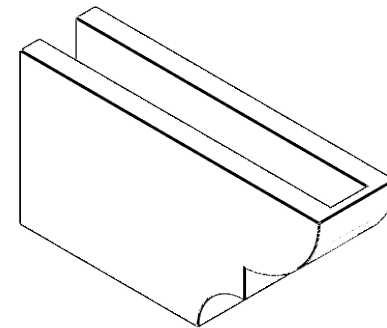

ITEM NUMBER: RFTURO040X08000X16000X008RID00RCPR

4"W X 8"H X 16"L TIMBERTHANE ROUGH CEDAR RIDGEWOOD FAUX WOOD OPEN RAFTER TAIL, 8"L END, PRIMED TAN

SIDE PROFILE

FRONT PROFILE

ISOMETRIC

GENERATED DATE : 03/02/2023

EKENA MILLWORK
2300 WEST MAIN ST.
CLARKSVILLE, TX 75426
TOLL FREE: 866-607-0453
WWW.EKENAMILLWORK.COM

NOTES

1. INSTALLATION TO BE COMPLETED IN ACCORDANCE WITH MANUFACTURER'S SPECIFICATIONS.
2. DRAWING MAY NOT BE TO SCALE
3. THIS DRAWING IS INTENDED FOR DESIGN AND PLANNING PURPOSES ONLY.
4. ALL INFORMATION CONTAINED HEREIN WAS CURRENT AT THE TIME OF DEVELOPMENT BUT MUST BE REVIEWED AND APPROVED BY THE PRODUCT MANUFACTURER TO BE CONSIDERED ACCURATE.
5. TIMBERTHANE ARCHITECTURAL PRODUCTS ARE MADE FROM HIGH DENSITY URETHANE AND COME FACTORY PRIMED