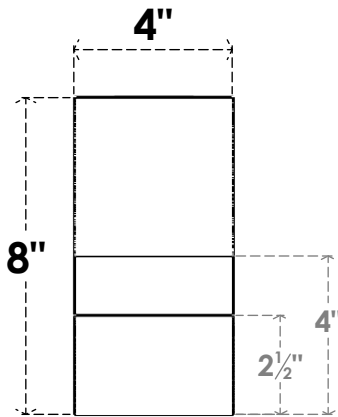

ITEM NUMBER: RFTURO040X08000X16000X008RID00RCPR

4"W X 8"H X 16"L TIMBERTHANE ROUGH CEDAR RIDGEWOOD FAUX WOOD OPEN RAFTER TAIL, 8"L END, PRIMED TAN

SIDE PROFILE

FRONT PROFILE

ISOMETRIC

GENERATED DATE : 03/02/2023